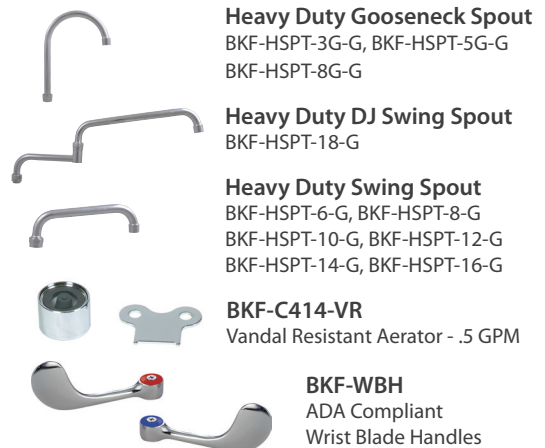

BKF-WBH
ADA Compliant
Wrist Blade Handles

BK-DMMK-90
Faucet Mounting Kit - *SOLD SEPARATELY*

Product Specifications:

- Heavy Duty Double Seat 1/4 Turn Ceramic Cartridges
- Color Coded Hot & Cold Indicators
- Double O-Ring Spout Seal
- High Polished Triple Dipped Chrome Finish
- Integral Check Valve
- Lead Free Compliant
- Full Replacement Parts Available

Product Detail:

| Model Number | DIM. A | DIM. B | DIM. C |
|--------------|---------------|---------------|-------------|
| BKF-4SM-6-G | 2.16" [54.7] | 4.38" [111.1] | 6" [152.4] |
| BKF-4SM-8-G | 2.56" [65] | 4.75" [120.6] | 8" [203.2] |
| BKF-4SM-10-G | 2.88" [73] | 5.17" [131.4] | 10" [254] |
| BKF-4SM-12-G | 3.31" [84.1] | 5.56" [141.3] | 12" [304.8] |
| BKF-4SM-14-G | 3.75" [95.3] | 5.88" [149.2] | 14" [355.6] |
| BKF-4SM-16-G | 4.13" [104.7] | 6.38" [161.9] | 16" [406.4] |

Certifications:

PRODUCT SPECIFICATION SHEET

RESOURCES

4" Splash Mount Heavy Duty Solid Body Faucet with Swing Spout

Model: BKF-4SM-G, Lead Free

Double O-Ring

Exploded Parts Detail:

| Diagram # | Quantity | Part Number | Description |
|-----------|----------|------------------|-----------------|
| 1 | 1 | BKF-SPT-XX-G | Spout |
| 2 | 1 | BKF-SPT-ORING | O-Ring |
| 3 | 1 | BKF-SPT-SPACER | Spacer |
| 4 | 1 | BKF-SPT-NUT | Spout Nut |
| 5 | 1 | BKF-4SM-SPT-BASE | Spout Base |
| 6 | 2 | BKF-W-MN | Mounting Nut |
| 7 | 2 | BKF-W-MW | Mounting Washer |
| 8 | 1 | BKF-SBH | Handle |
| 9 | 1 | BKF-BONNET | Bonnet |
| 10 | 2 | BKF-HV/CV-G | Ceramic Valves |
| 11 | 1 | BKF-4SM-XX-G | Faucet Body |
| 12 | 1 | BKF-SPT-AER-W | Aerator Washer |
| 13 | 1 | BKF-SPT-AER | Aerator |
| 14 | 1 | BKF-SPT-NOZZLE | Nozzle |

Optional Spouts & Parts:

BK-DMMK-90
Faucet Mounting Kit - SOLD SEPARATELY