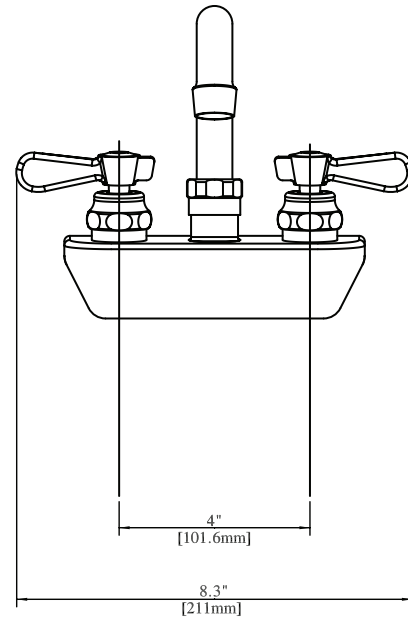

Use your smart phone to scan the above QR code to visit our website: www.bk-resources.com

4" Splash Mount Heavy Duty Solid Body Faucet with Swing Spout

Model: BKF-4SM-G, Lead Free

Options:

BKF-C414-VR
Vandal Resistant Aerator - .5 GPM

BKF-WBH
ADA Compliant
Wrist Blade Handles

BK-DMMK-90
Faucet Mounting Kit - *SOLD SEPARATELY*

Product Specifications:

- Heavy Duty Double Seat 1/4 Turn Ceramic Cartridges
- Color Coded Hot & Cold Indicators
- Double O-Ring Spout Seal
- High Polished Triple Dipped Chrome Finish
- Integral Check Valve
- Lead Free Compliant
- Full Replacement Parts Available

Product Detail:

| Model Number | DIM. A | DIM. B | DIM. C |
|--------------|---------------|---------------|-------------|
| BKF-4SM-6-G | 2.16" [54.7] | 4.38" [111.1] | 6" [152.4] |
| BKF-4SM-8-G | 2.56" [65] | 4.75" [120.6] | 8" [203.2] |
| BKF-4SM-10-G | 2.88" [73] | 5.17" [131.4] | 10" [254] |
| BKF-4SM-12-G | 3.31" [84.1] | 5.56" [141.3] | 12" [304.8] |
| BKF-4SM-14-G | 3.75" [95.3] | 5.88" [149.2] | 14" [355.6] |
| BKF-4SM-16-G | 4.13" [104.7] | 6.38" [161.9] | 16" [406.4] |

Certifications:

PRODUCT SPECIFICATION SHEET

RESOURCES

4" Splash Mount Heavy Duty Solid Body Faucet with Swing Spout

Model: BKF-4SM-G, Lead Free

Double O-Ring

Exploded Parts Detail:

| Diagram # | Quantity | Part Number | Description |
|-----------|----------|------------------|-----------------|
| 1 | 1 | BKF-SPT-XX-G | Spout |
| 2 | 1 | BKF-SPT-ORING | O-Ring |
| 3 | 1 | BKF-SPT-SPACER | Spacer |
| 4 | 1 | BKF-SPT-NUT | Spout Nut |
| 5 | 1 | BKF-4SM-SPT-BASE | Spout Base |
| 6 | 2 | BKF-W-MN | Mounting Nut |
| 7 | 2 | BKF-W-MW | Mounting Washer |
| 8 | 1 | BKF-SBH | Handle |
| 9 | 1 | BKF-BONNET | Bonnet |
| 10 | 2 | BKF-HV/CV-G | Ceramic Valves |
| 11 | 1 | BKF-4SM-XX-G | Faucet Body |
| 12 | 1 | BKF-SPT-AER-W | Aerator Washer |
| 13 | 1 | BKF-SPT-AER | Aerator |
| 14 | 1 | BKF-SPT-NOZZLE | Nozzle |