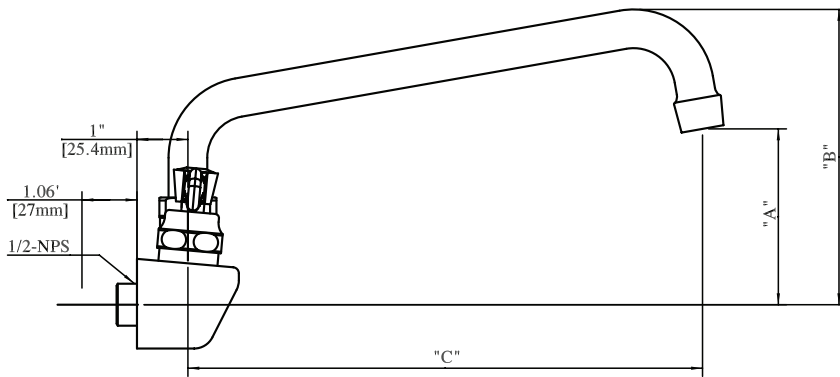

Use your smart phone to scan the above QR code to visit our website: www.bk-resources.com

4" Splash Mount Heavy Duty Solid Body Faucet with Swing Spout

Model: BKF-4SM-G, Lead Free

Options:

BK-DMMK-90
Faucet Mounting Kit - *SOLD SEPARATELY*

Product Specifications:

- Heavy Duty Double Seat 1/4 Turn Ceramic Cartridges
- Color Coded Hot & Cold Indicators
- Double O-Ring Spout Seal
- High Polished Triple Dipped Chrome Finish
- Integral Check Valve
- Lead Free Compliant
- Full Replacement Parts Available

Product Detail:

Model Number	DIM. A	DIM. B	DIM. C
BKF-4SM-6-G	2.16" [54.7]	4.38" [111.1]	6" [152.4]
BKF-4SM-8-G	2.56" [65]	4.75" [120.6]	8" [203.2]
BKF-4SM-10-G	2.88" [73]	5.17" [131.4]	10" [254]
BKF-4SM-12-G	3.31" [84.1]	5.56" [141.3]	12" [304.8]
BKF-4SM-14-G	3.75" [95.3]	5.88" [149.2]	14" [355.6]
BKF-4SM-16-G	4.13" [104.7]	6.38" [161.9]	16" [406.4]