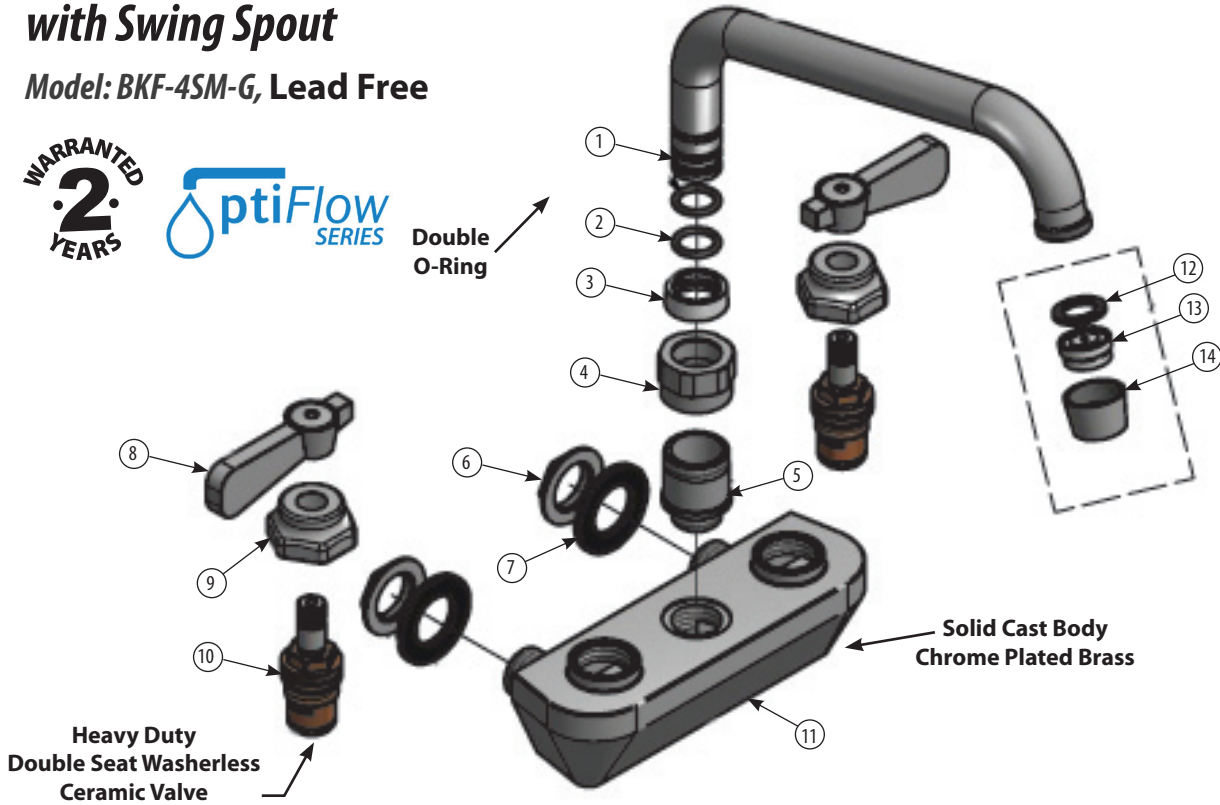

BKF-WBH
ADA Compliant
Wrist Blade Handles

BK-DMMK-90
Faucet Mounting Kit - *SOLD SEPARATELY*

Product Specifications:

- Heavy Duty Double Seat 1/4 Turn Ceramic Cartridges
- Color Coded Hot & Cold Indicators
- Double O-Ring Spout Seal
- High Polished Triple Dipped Chrome Finish
- Integral Check Valve
- Lead Free Compliant
- Full Replacement Parts Available

Product Detail:

| Model Number | DIM. A | DIM. B | DIM. C |
|--------------|---------------|---------------|-------------|
| BKF-4SM-6-G | 2.16" [54.7] | 4.38" [111.1] | 6" [152.4] |
| BKF-4SM-8-G | 2.56" [65] | 4.75" [120.6] | 8" [203.2] |
| BKF-4SM-10-G | 2.88" [73] | 5.17" [131.4] | 10" [254] |
| BKF-4SM-12-G | 3.31" [84.1] | 5.56" [141.3] | 12" [304.8] |
| BKF-4SM-14-G | 3.75" [95.3] | 5.88" [149.2] | 14" [355.6] |
| BKF-4SM-16-G | 4.13" [104.7] | 6.38" [161.9] | 16" [406.4] |

Certifications:

PRODUCT SPECIFICATION SHEET

RESOURCES

4" Splash Mount Heavy Duty Solid Body Faucet with Swing Spout

Model: BKF-4SM-G, Lead Free

Double O-Ring

Exploded Parts Detail:

| Diagram # | Quantity | Part Number | Description |
|-----------|----------|------------------|-----------------|
| 1 | 1 | BKF-SPT-XX-G | Spout |
| 2 | 1 | BKF-SPT-ORING | O-Ring |
| 3 | 1 | BKF-SPT-SPACER | Spacer |
| 4 | 1 | BKF-SPT-NUT | Spout Nut |
| 5 | 1 | BKF-4SM-SPT-BASE | Spout Base |
| 6 | 2 | BKF-W-MN | Mounting Nut |
| 7 | 2 | BKF-W-MW | Mounting Washer |
| 8 | 1 | BKF-SBH | Handle |
| 9 | 1 | BKF-BONNET | Bonnet |
| 10 | 2 | BKF-HV/CV-G | Ceramic Valves |
| 11 | 1 | BKF-4SM-XX-G | Faucet Body |
| 12 | 1 | BKF-SPT-AER-W | Aerator Washer |
| 13 | 1 | BKF-SPT-AER | Aerator |
| 14 | 1 | BKF-SPT-NOZZLE | Nozzle |

Optional Spouts & Parts:

BK-DMMK-90
Faucet Mounting Kit - SOLD SEPARATELY