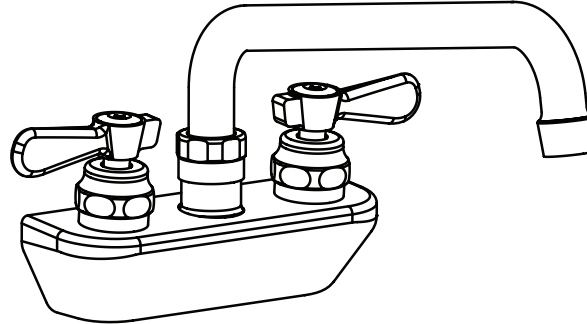

Use your smart phone to scan the above QR code to visit our website: www.bk-resources.com

4" Splash Mount Heavy Duty Solid Body Faucet with Swing Spout

Model: BKF-4SM-G, Lead Free

Options:

BKF-C414-VR
Vandal Resistant Aerator - .5 GPM

BKF-WBH
ADA Compliant
Wrist Blade Handles

BK-DMMK-90
Faucet Mounting Kit - *SOLD SEPARATELY*

Product Specifications:

- Heavy Duty Double Seat 1/4 Turn Ceramic Cartridges
- Color Coded Hot & Cold Indicators
- Double O-Ring Spout Seal
- High Polished Triple Dipped Chrome Finish
- Integral Check Valve
- Lead Free Compliant
- Full Replacement Parts Available

Certifications:

PRODUCT SPECIFICATION SHEET

RESOURCES

4" Splash Mount Heavy Duty Solid Body Faucet with Swing Spout

Model: BKF-4SM-G, Lead Free

Double O-Ring

Exploded Parts Detail:

| Diagram # | Quantity | Part Number | Description |
|-----------|----------|------------------|-----------------|
| 1 | 1 | BKF-SPT-XX-G | Spout |
| 2 | 1 | BKF-SPT-ORING | O-Ring |
| 3 | 1 | BKF-SPT-SPACER | Spacer |
| 4 | 1 | BKF-SPT-NUT | Spout Nut |
| 5 | 1 | BKF-4SM-SPT-BASE | Spout Base |
| 6 | 2 | BKF-W-MN | Mounting Nut |
| 7 | 2 | BKF-W-MW | Mounting Washer |
| 8 | 1 | BKF-SBH | Handle |
| 9 | 1 | BKF-BONNET | Bonnet |
| 10 | 2 | BKF-HV/CV-G | Ceramic Valves |
| 11 | 1 | BKF-4SM-XX-G | Faucet Body |
| 12 | 1 | BKF-SPT-AER-W | Aerator Washer |
| 13 | 1 | BKF-SPT-AER | Aerator |
| 14 | 1 | BKF-SPT-NOZZLE | Nozzle |